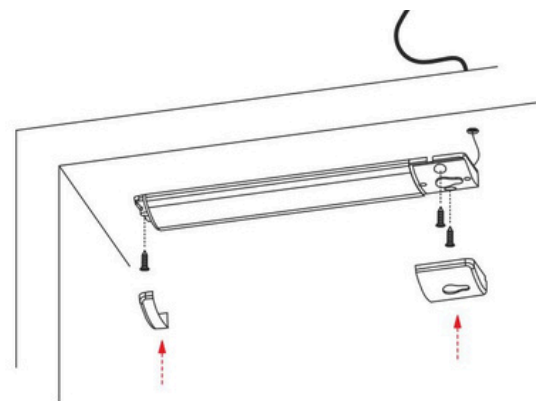

Silvia

Surface-mounted profile lighting

LED lamp with motion sensor, made of aluminum and PC plastic, with a power of 8W and a luminous flux of 400 lm. It has neutral light at 4000K (± 200 K) with a 120° angle. The motion sensor turns the lamp on and off within a range of 4-15 cm. The product has CE and ROHS certifications, protection class III, and IP20 rating. It is equipped with a 150 cm black cable with a MINI plug. The lamp's dimensions are 600x45x12.2 mm.

Type of Lighting	Utility
Material	Aluminum + plastic
Color	Aluminum
Type of lampshade	Opal
Energy Classes	Data dependent on the light source used
Power	6W
Operating voltage	12V DC
Light color	Neutral White
Ingress Protection rating	IP20
Product length	600 mm
Cable length	2000 mm
Switch	Bistabilny IR