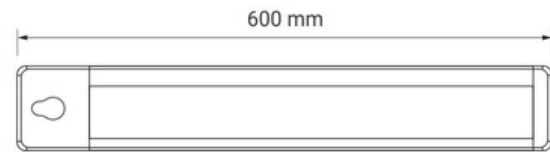

Silvia

Surface-mounted profile lighting

LED lamp with motion sensor, made of aluminum and PC plastic, with a power of 8W and a luminous flux of 400 lm. It has neutral light at 4000K (± 200 K) with a 120° angle. The motion sensor turns the lamp on and off within a range of 4-15 cm. The product has CE and ROHS certifications, protection class III, and IP20 rating. It is equipped with a 150 cm black cable with a MINI plug. The lamp's dimensions are 600x45x12.2 mm.

Type of Lighting	Utility
Material	Aluminum + plastic
Color	Aluminum
Type of lampshade	Opal
Energy Classes	Data dependent on the light source used
Power	6W
Operating voltage	12V DC
Light color	Neutral White
Ingress Protection rating	IP20
Product length	600 mm
Cable length	2000 mm
Switch	Bistabilny IR