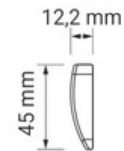

Silvia

Surface-mounted profile lighting

LED lamp with motion sensor, made of aluminum and PC plastic, with a power of 8W and a luminous flux of 400 lm. It has neutral light at 4000K (± 200 K) with a 120° angle. The motion sensor turns the lamp on and off within a range of 4-15 cm. The product has CE and ROHS certifications, protection class III, and IP20 rating. It is equipped with a 150 cm black cable with a MINI plug. The lamp's dimensions are 600x45x12.2 mm.

Type of Lighting	Utility
Material	Aluminum + plastic
Color	Aluminum
Type of lampshade	Opal
Energy Classes	Data dependent on the light source used
Power	6W
Operating voltage	12V DC
Light color	Neutral White
Ingress Protection rating	IP20
Product length	600 mm
Cable length	2000 mm
Switch	Bistabilny IR